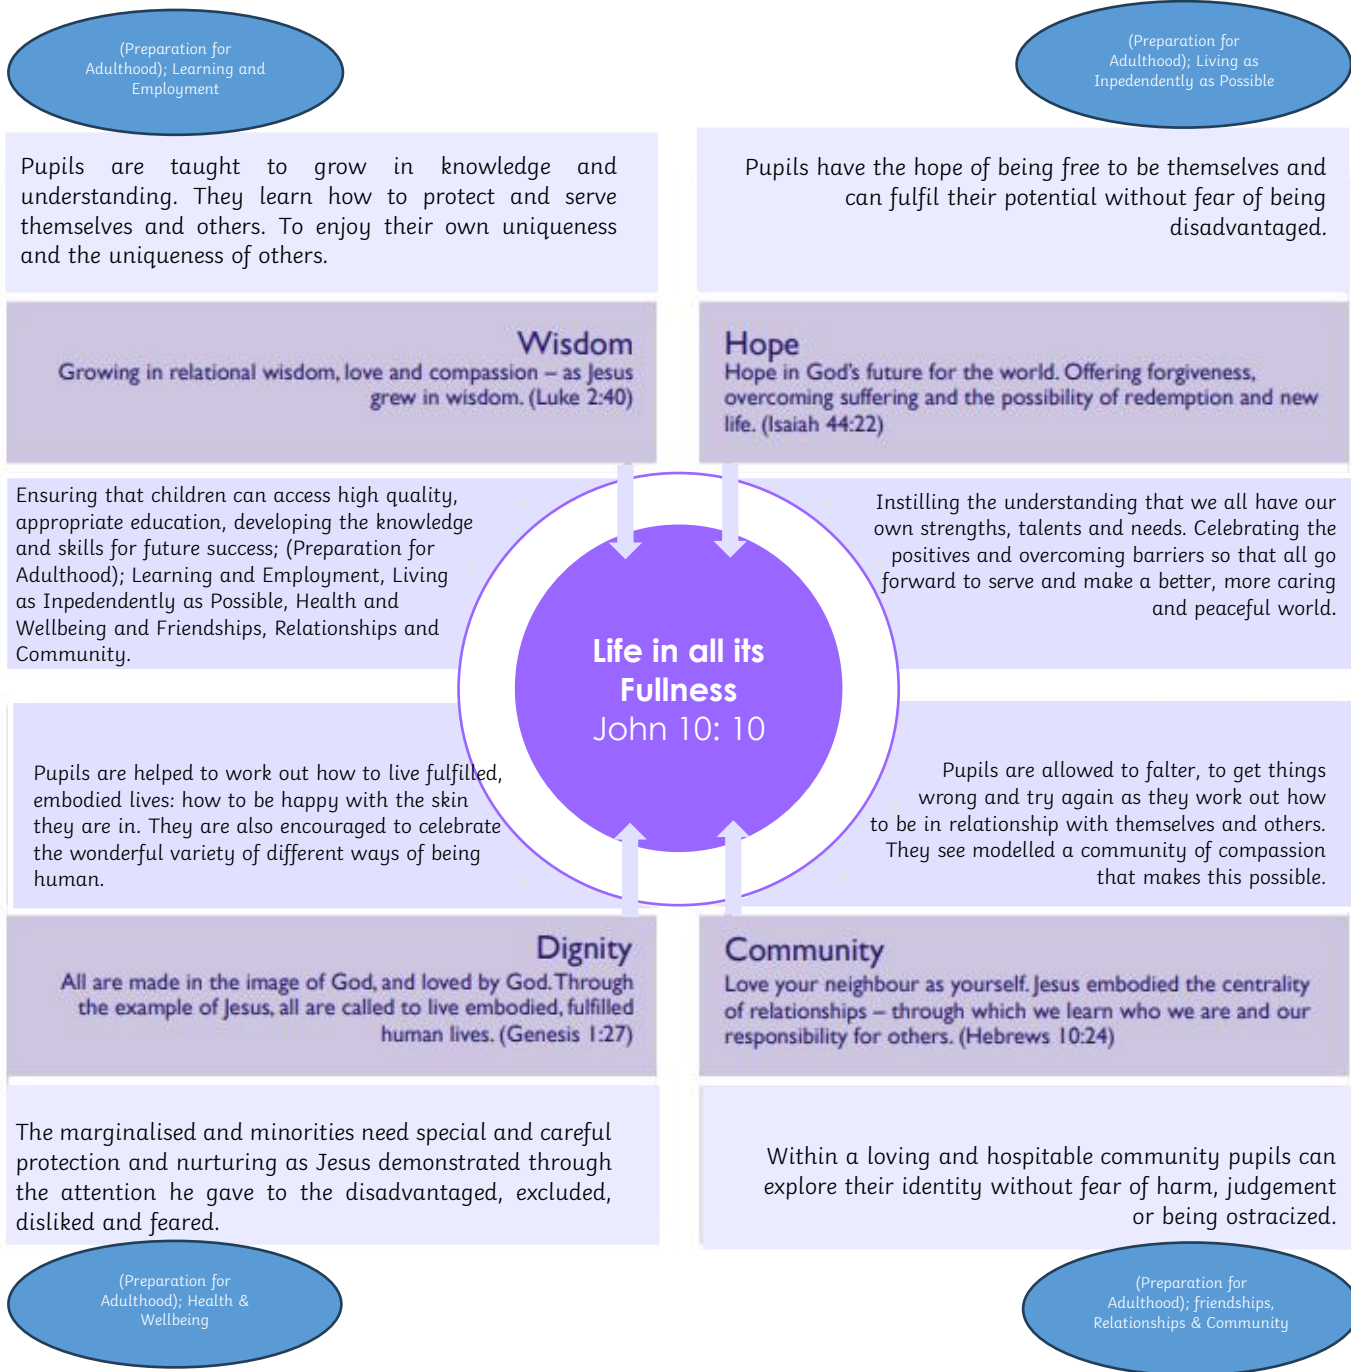

"I am the light of the world. Whoever follows me will not walk in darkness, but will have the light of life." John 8: 12
 "I can do all things through Christ who strengthens me". Phillippians 4: 13

The Lighthouse @ St Paul's

The Lighthouse's mission is to provide a safe and welcoming place for ALL God's children, where they can thrive and flourish.

This is supported by the Church of England's vision for education; **Wisdom, Hope, Community and Dignity.**